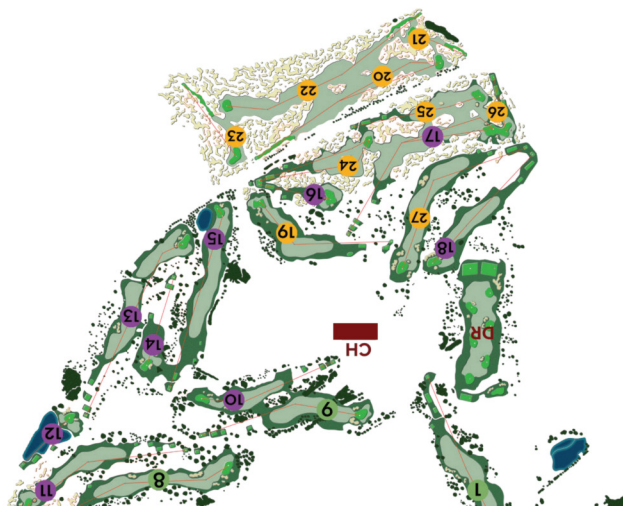

- . Beyond any boundary hedge or fence.
- . Beyond any line of white posts.

Relief From Abnormal Course Conditions (rule 16):

- . Any area bounded by blue stakes/paint.
- . Any area marked as ground under repair.
- . Stakes trees, Fixed Sprinkler Heads, Control Boxes, Drain Covers, Fixed Course Furniture.
- . Well on the 19th hole.
- . All paths and roadways.
- . Electricity pylon.

Penalty Areas (rule 17)

- . All Red and Yellow Staked/ Lined Areas

On Praia Course (19-27), from #20 to #26 all sandy areas are considered Waste Areas.

Except on hole 26, a small bunker on the left hand side of the green and another on the back of the green slightly to the right hand side.

- . On Holes 19 & 27 all sandy areas are Hazard Bunkers.

COURSE ETIQUETTE & DRESS CODE:

- . Keep up with the group ahead. Please obey course marshals at all times.
- . Please replace all divots, repair pitch marks and rake bunkers.
- . Please keep buggies and trolleys away from the tees, greens and sand dunes.
- . Soft Spikes mandatory. Jeans, T-shirts, Beachwear, Trainers not allowed.
- . All golf is played in four balls and the round must be completed with in 4h:40m.

DISTANCE MARKERS:

- . All the distances are in metres to center of the green.

BUGGIES:

- . When hiring a buggy the player will be responsible in accordance with the buggy-rental agreement.

ACCIDENTS OR INJURIES

In the case of an accidents or injuries, please report to the Golf Reception on (+351) 282 790 500.

PRAIA
LAGOS
ALVOR